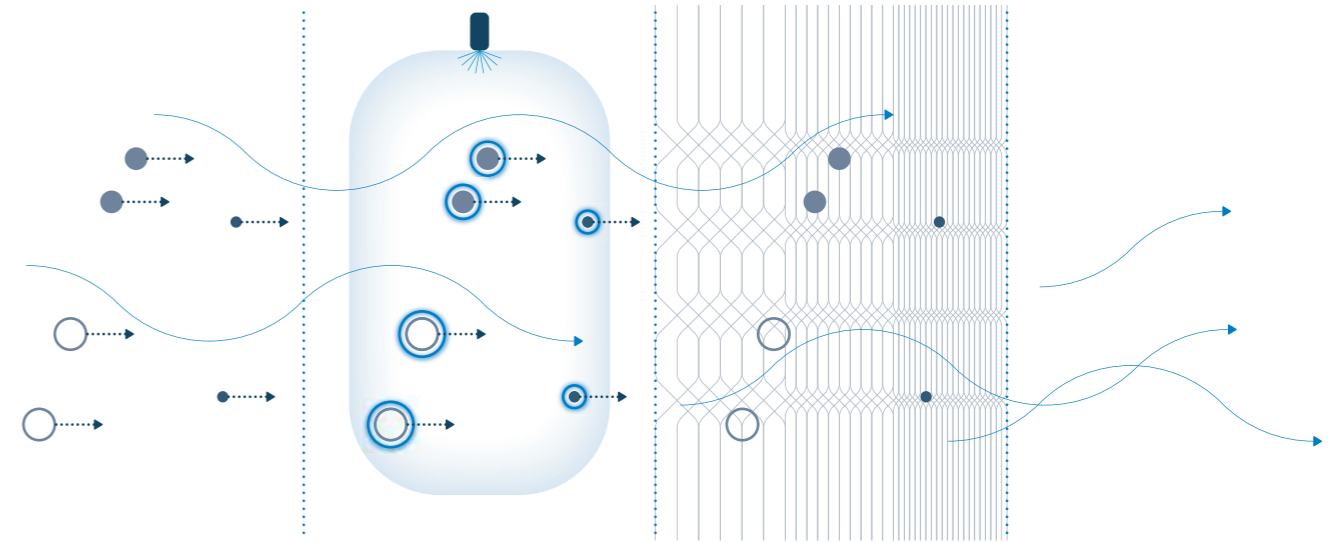

Blueair HEPASilent Technology

Higher airflow efficiency, lower noise and energy consumption, so we all can breathe easy

The ultra-silent fan draws air into the air purifier.

Airborne particles are electrically charged.

Charged particles are captured in the gradient filter.

Clean air is distributed into the room five times per hour.

Best-in-class filtration for every need

Our air purifier replacement filters use a revolutionary combination of the best in electrostatic and mechanical filtration. The HEPASilent® technology removes 99.97% of harmful particles from the air, down to 0.1 micron in size.

- Highly efficient particle filtration can be combined with activated carbon filtration media to remove gaseous pollutants
- Saves energy with super low energy consumption
- Less dense filter media, which means lower noise levels

Particle Filter

Designed for maximum removal of all airborne particles. The perfect choice for removing pollutants such as pollen, dust, pet dander and other particles you don't want around.

SmokeStop Filter

Particle filter with activated carbon for use in rooms where removal of heavy gaseous pollutants, such as tobacco smoke or volatile organic compounds (VOCs), is required.