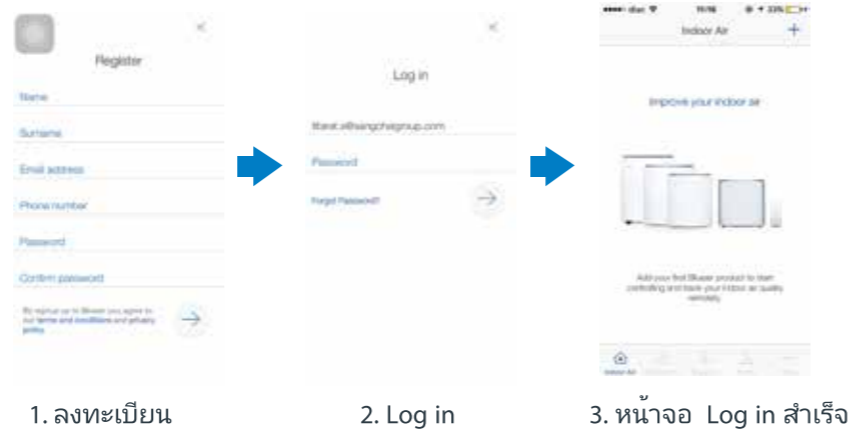

1. ลงทะเบียน 2. Log in 3. หน้าจอ Log in สำเร็จ